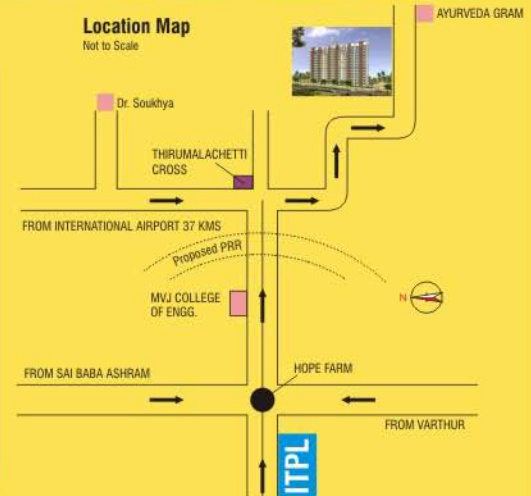

Location Map

Not to Scale

SPL Housing Pvt. Ltd.

Regd. Office: 33-44, 1 & 2, 8th Main, 4th Cross
RMV Extension, Sadashivanagar, Bangalore -560 080
Email: info@splhousing.com
Visit us at www.splhousing.com

In joint
development with

creating happy homes for better living...